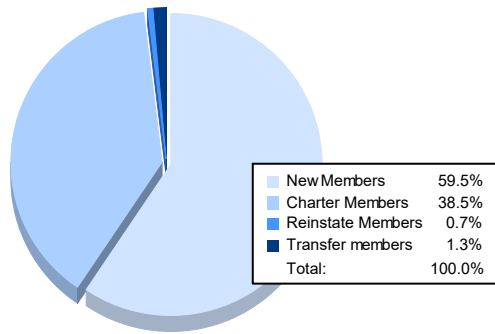

Membership Composition June 2021 Cumulative