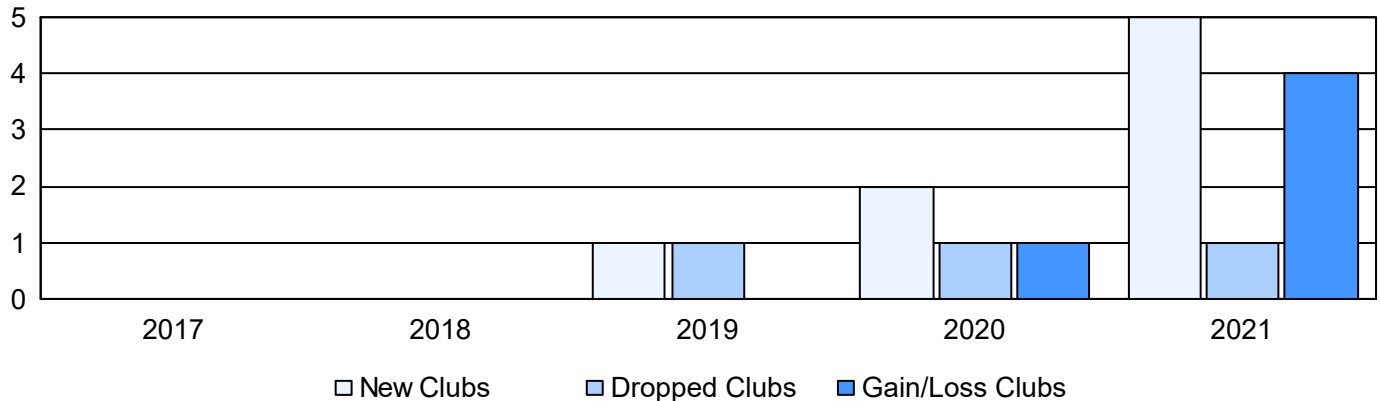

Year	New Clubs	Dropped Clubs	Gain/Loss Clubs	New Members	Charter Members	Reinstate Members	Transfer Members	Total Member Added	Total Members Dropped	Gain/Loss Members
2016-2017	0	0	0	102	1	4	31	138	176	-38
2017-2018	0	0	0	135	0	13	20	168	207	-39
2018-2019	1	1	0	141	21	5	24	191	196	-5
2019-2020	2	1	1	124	46	16	14	200	193	7
2020-2021	5	1	4	179	116	2	4	301	216	85
<b>Average</b>	<b>2</b>	<b>1</b>	<b>1</b>	<b>136</b>	<b>37</b>	<b>8</b>	<b>19</b>	<b>200</b>	<b>198</b>	<b>2</b>

### Clubs