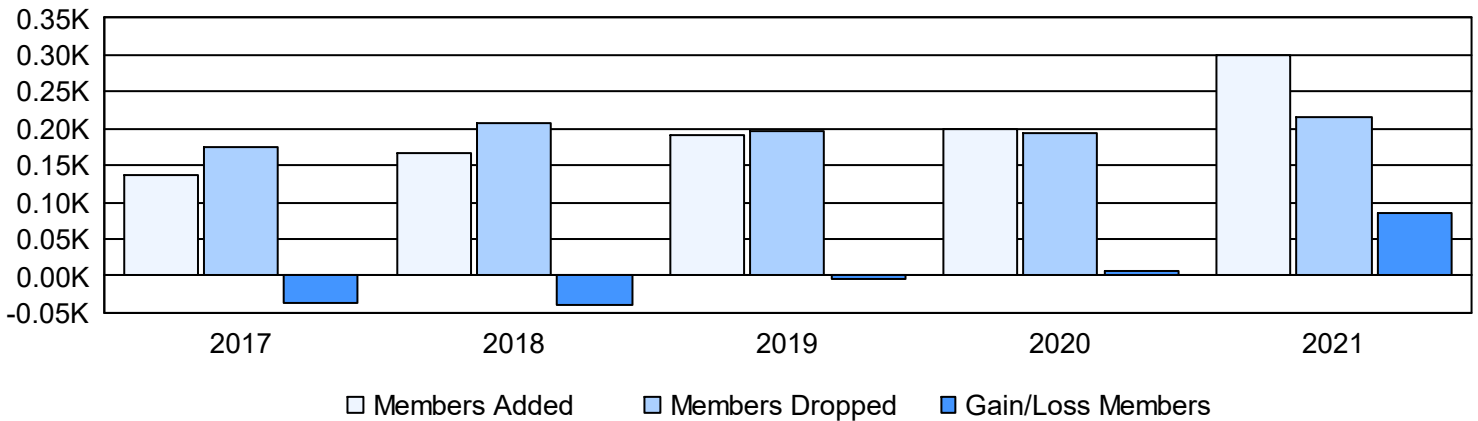

Year	New Clubs	Dropped Clubs	Gain/Loss Clubs	New Members	Charter Members	Reinstate Members	Transfer Members	Total Member Added	Total Members Dropped	Gain/Loss Members
2016-2017	0	0	0	102	1	4	31	138	176	-38
2017-2018	0	0	0	135	0	13	20	168	207	-39
2018-2019	1	1	0	141	21	5	24	191	196	-5
2019-2020	2	1	1	124	46	16	14	200	193	7
2020-2021	5	1	4	179	116	2	4	301	216	85
Average	2	1	1	136	37	8	19	200	198	2

Clubs

Members